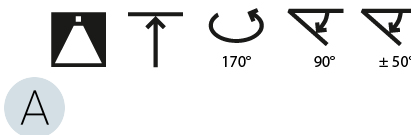

GENERAL

Series: Sign Diva Dancer
Subseries: Sign Diva Dancer
Brand: Prolicht
Division: Architectural
Mounting Type: Suspension
Mounting Location: Ceiling
Subcategory: Pendant

PHYSICAL

Shape: Round
Diameter (mm): 570
Diameter (in): 22 7/16
Height (mm): 1620
Height (in): 63 3/4
Light Distribution: Adjustable / Direct
Weight (kg): 6.0
Weight (lbs): 13.22
Diffuser: PMMA - Opal / Micro-Prism / Sparkling Secret / Vintage Industrial
Fixture Finish: SSR / BKV / CWI / CRY / HAB / UFT / ITA / RUA / FTG / MYG / LOD / PUS / FRO / FUP / KIA / POP / BLS / SPG / MEY / GOH / GUM / CHC / COM / ABZ / JAG / OBR / MOS / ROR
Fixture Material: Extruded Aluminum / Steel

ELECTRICAL

Lamp Type: LED (Zhaga Standard)
Input Wattage (W): 58.3
Total Output Wattage (W): 46.9
Dimming: Tri-Mode (Non-Dimming and Phase Dimming (120Vac only) and 0-10V Dimming)
Driver Included: Yes
Driver Location: Integrated
Driver Type: Constant Current - Universal
Driver Class: Class 2
Input Voltage (V): 120 - 277
Constant Current (MA): 350

LED

Color Temperature (°K): 3000 / 3500 / 4000
Max. Delivered Lumen (lm): 6120 / 6233 / 6360
CRI: >90 CRI
Lamp Life (hrs): 50000

OPTICAL

Adjustability: Rotational Canopy 170°; Tilting Canopy ±50°; Tilting Head ±90°

RATINGS AND CERTIFICATIONS

Certified By: Certified for North American Standards
IP rating: IP20