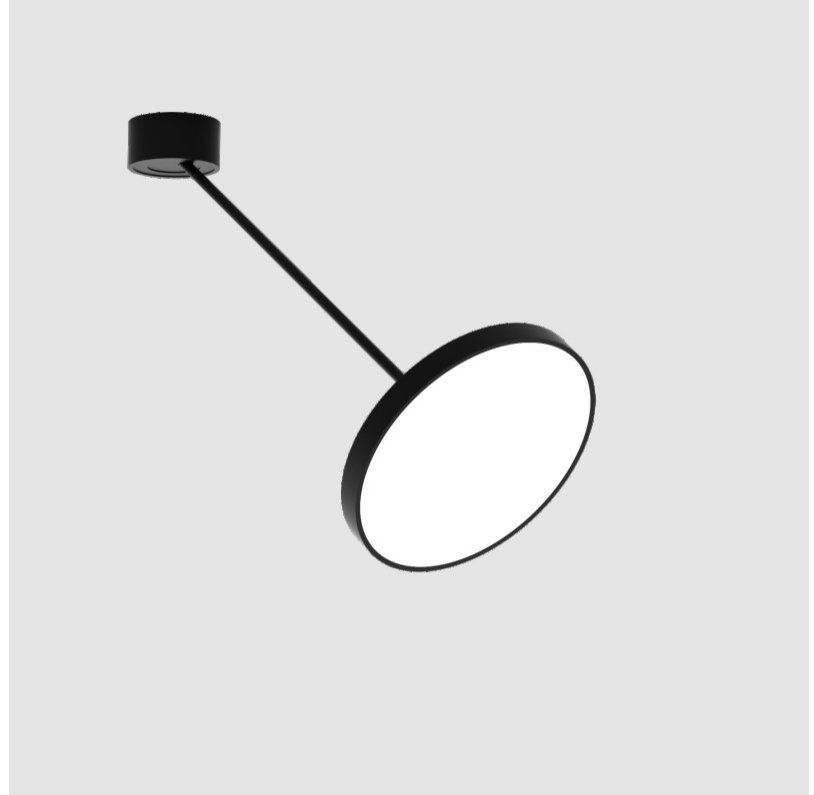

PHYSICAL

Shape: Round
Diameter (mm): 400
Diameter (in): 15 3/4
Height (mm): 72
Height (in): 2 13/16
Max. Overall Height (mm): 870
Max. Overall Height (in): 34 1/4
Extension (mm): 750
Extension (in): 29 1/2
Light Distribution: Adjustable / Direct
Weight (kg): 3.140
Weight (lbs): 6.922
Diffuser: PMMA - Opal / Micro-Prism / Sparkling Secret / Vintage Industrial
Fixture Finish: SSR / BKV / CWI / CRY / HAB / UFT / ITA / RUA / FTG / MYG / LOD / PUS / FRO / FUP / KIA / POP / BLS / SPG / MEY / GOH / GUM / CHC / COM / ABZ / JAG / OBR / MOS / ROR
Fixture Material: Extruded Aluminum / Steel

ELECTRICAL

Lamp Type: LED (Zhaga Standard)
Input Wattage (W): 17
Total Output Wattage (W): 16
Dimming: Tri-Mode (Non-Dimming and Phase Dimming (120Vac only) and 0-10V Dimming)
Driver Included: Yes
Driver Location: Integrated
Driver Type: Constant Current - Universal
Driver Class: Class 2
Input Voltage (V): 120 - 277
Constant Current (MA): 500

LED

Color Temperature (°K): 2700 / 3000 / 3500 / 4000
Max. Delivered Lumen (lm): 1807 / 1943 / 1951 / 1991
Nominal Lumen (lm): 2250 / 2420 / 2430 / 2480
CRI: >90 CRI
Lamp Life (hrs): 50000

OPTICAL

Adjustability: Rotational Canopy 170°; Tilting Canopy ±50°; Tilting Head ±90°

RATINGS AND CERTIFICATIONS

Certified By: Certified for North American Standards
IP rating: IP20