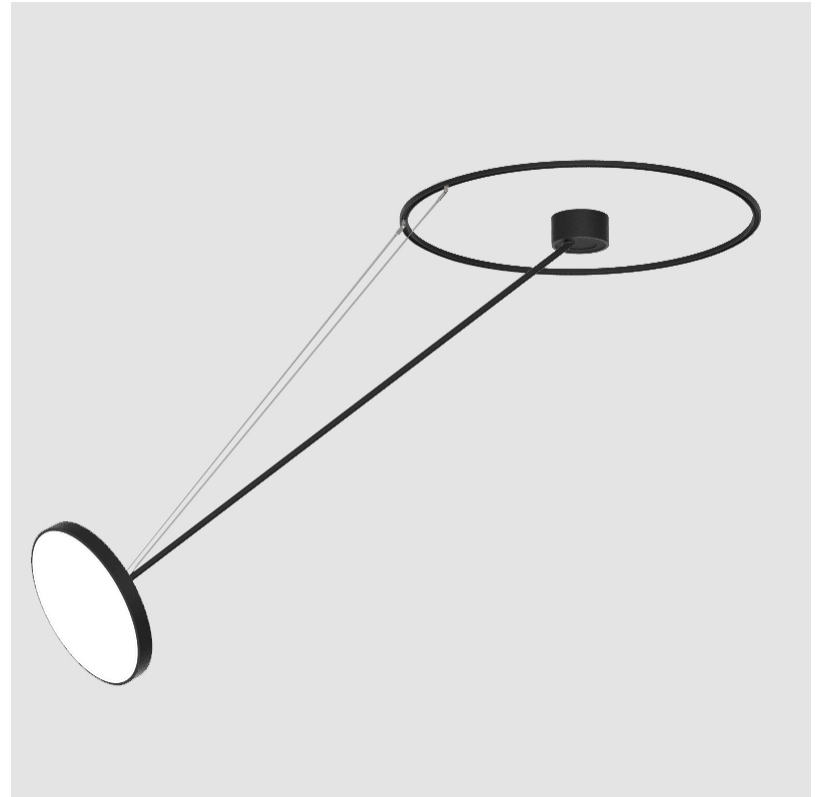

GENERAL

Series: Sign Diva Dancer
Subseries: Sign Diva Dancer
Brand: Prolicht
Division: Architectural
Mounting Type: Suspension
Mounting Location: Ceiling
Subcategory: Pendant

PHYSICAL

Shape: Round
Diameter (mm): 400
Diameter (in): 15 3/4
Height (mm): 1620
Height (in): 63 3/4
Light Distribution: Adjustable / Direct
Weight (kg): 4.5
Weight (lbs): 9.9
Diffuser: PMMA - Opal / Micro-Prism / Sparkling Secret / Vintage Industrial
Fixture Finish: SSR / BKV / CWI / CRY / HAB / UFT / ITA / RUA / FTG / MYG / LOD / PUS / FRO / FUP / KIA / POP / BLS / SPG / MEY / GOH / GUM / CHC / COM / ABZ / JAG / OBR / MOS / ROR
Fixture Material: Extruded Aluminum / Steel

ELECTRICAL

Lamp Type: LED (Zhaga Standard)
Input Wattage (W): 19.8
Total Output Wattage (W): 18
Dimming: Tri-Mode (Non-Dimming and Phase Dimming (120Vac only) and 0-10V Dimming)
Driver Included: Yes
Driver Location: Integrated
Driver Type: Constant Current - Universal
Driver Class: Class 2
Input Voltage (V): 120 - 277
Constant Current (MA): 500

LED

Color Temperature (°K): 2700 / 3000 / 3500 / 4000
Max. Delivered Lumen (lm): 1807 / 1943 / 1951 / 1991
Nominal Lumen (lm): 2250 / 2420 / 2430 / 2480
CRI: >90 CRI
Lamp Life (hrs): 50000

OPTICAL

Adjustability: Rotational Canopy 170°; Tilting Canopy ±50°; Tilting Head ±90°

RATINGS AND CERTIFICATIONS

Certified By: Certified for North American Standards
IP rating: IP20