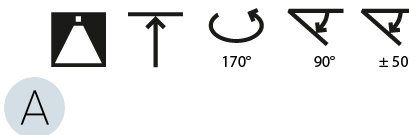

GENERAL

Series: Sign Diva Dancer
Subseries: Sign Diva Dancer
Brand: Prolicht
Division: Architectural
Mounting Type: Suspension
Mounting Location: Ceiling
Subcategory: Pendant

PHYSICAL

Shape: Round
Diameter (mm): 1100
Diameter (in): 43 5/16
Height (mm): 1620
Height (in): 63 3/4
Light Distribution: Adjustable / Direct
Weight (kg): 16
Weight (lbs): 35.2
Diffuser: PMMA - Opal / Micro-Prism / Sparkling Secret / Vintage Industrial
Fixture Finish: SSR / BKV / CWI / CRY / HAB / UFT / ITA / RUA / FTG / MYG / LOD / PUS / FRO / FUP / KIA / POP / BLS / SPG / MEY / GOH / GUM / CHC / COM / ABZ / JAG / OBR / MOS / ROR
Fixture Material: Extruded Aluminum / Steel

ELECTRICAL

Lamp Type: LED (Zhaga Standard)
Input Wattage (W): 169.4
Total Output Wattage (W): 135
Dimming: Tri-Mode (Non-Dimming and Phase Dimming (120Vac only) and 0-10V Dimming)
Driver Included: Yes
Driver Location: Integrated
Driver Type: Constant Current - Universal
Driver Class: Class 2
Input Voltage (V): 120 - 277
Constant Current (MA): 600

LED

Color Temperature (°K): 3000 / 3500 / 4000
Max. Delivered Lumen (lm): 19520 / 19933 / 20340
CRI: >90 CRI
Lamp Life (hrs): 50000

OPTICAL

Adjustability: Rotational Canopy 170°; Tilting Canopy ±50°; Tilting Head ±90°

RATINGS AND CERTIFICATIONS

Certified By: Certified for North American Standards
IP rating: IP20