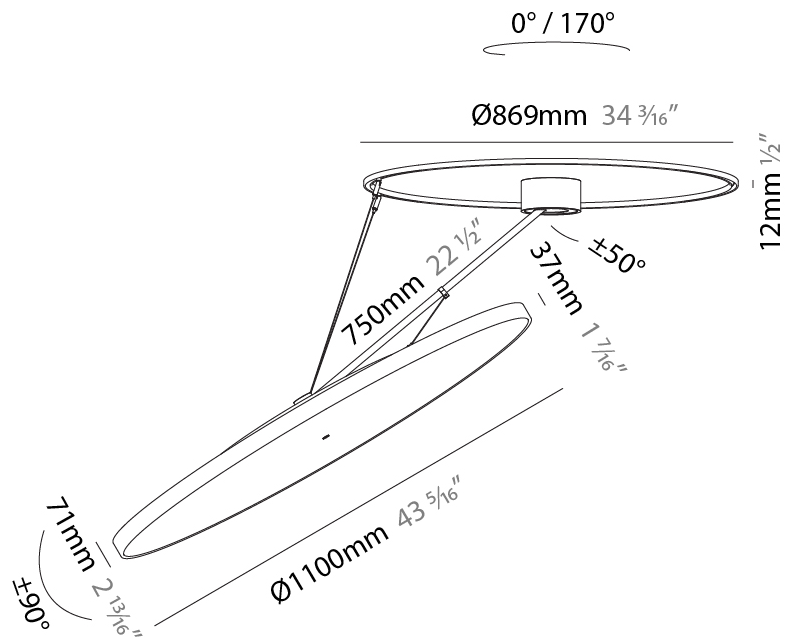

GENERAL

Series: Sign Diva Dancer
Subseries: Sign Diva Dancer
Brand: Prolicht
Division: Architectural
Mounting Type: Suspension
Mounting Location: Ceiling
Subcategory: Pendant

PHYSICAL

Shape: Round
Diameter (mm): 1100
Diameter (in): 43 ⁵/₁₆
Height (mm): 870
Height (in): 34 ¹/₄
Light Distribution: Adjustable / Direct
Weight (kg): 15.8
Weight (lbs): 34.76
Diffuser: PMMA - Opal / Micro-Prism / Sparkling Secret / Vintage Industrial
Fixture Finish: SSR / BKV / CWI / CRY / HAB / UFT / ITA / RUA / FTG / MYG / LOD / PUS / FRO / FUP / KIA / POP / BLS / SPG / MEY / GOH / GUM / CHC / COM / ABZ / JAG / OBR / MOS / ROR
Fixture Material: Extruded Aluminum / Steel

ELECTRICAL

Lamp Type: LED (Zhaga Standard)
Input Wattage (W): 169.4
Total Output Wattage (W): 135
Dimming: Tri-Mode (Non-Dimming and Phase Dimming (120Vac only) and 0-10V Dimming)
Driver Included: Yes
Driver Location: Integrated
Driver Type: Constant Current - Universal
Driver Class: Class 2
Input Voltage (V): 120 - 277
Constant Current (MA): 600

LED

Color Temperature (°K): 3000 / 3500 / 4000
Max. Delivered Lumen (lm): 19520 / 19933 / 20340
CRI: >90 CRI
Lamp Life (hrs): 50000

OPTICAL

Adjustability: Rotational Canopy 170°; Tilting Canopy ±50°; Tilting Head ±90°

RATINGS AND CERTIFICATIONS

Certified By: Certified for North American Standards
IP rating: IP20